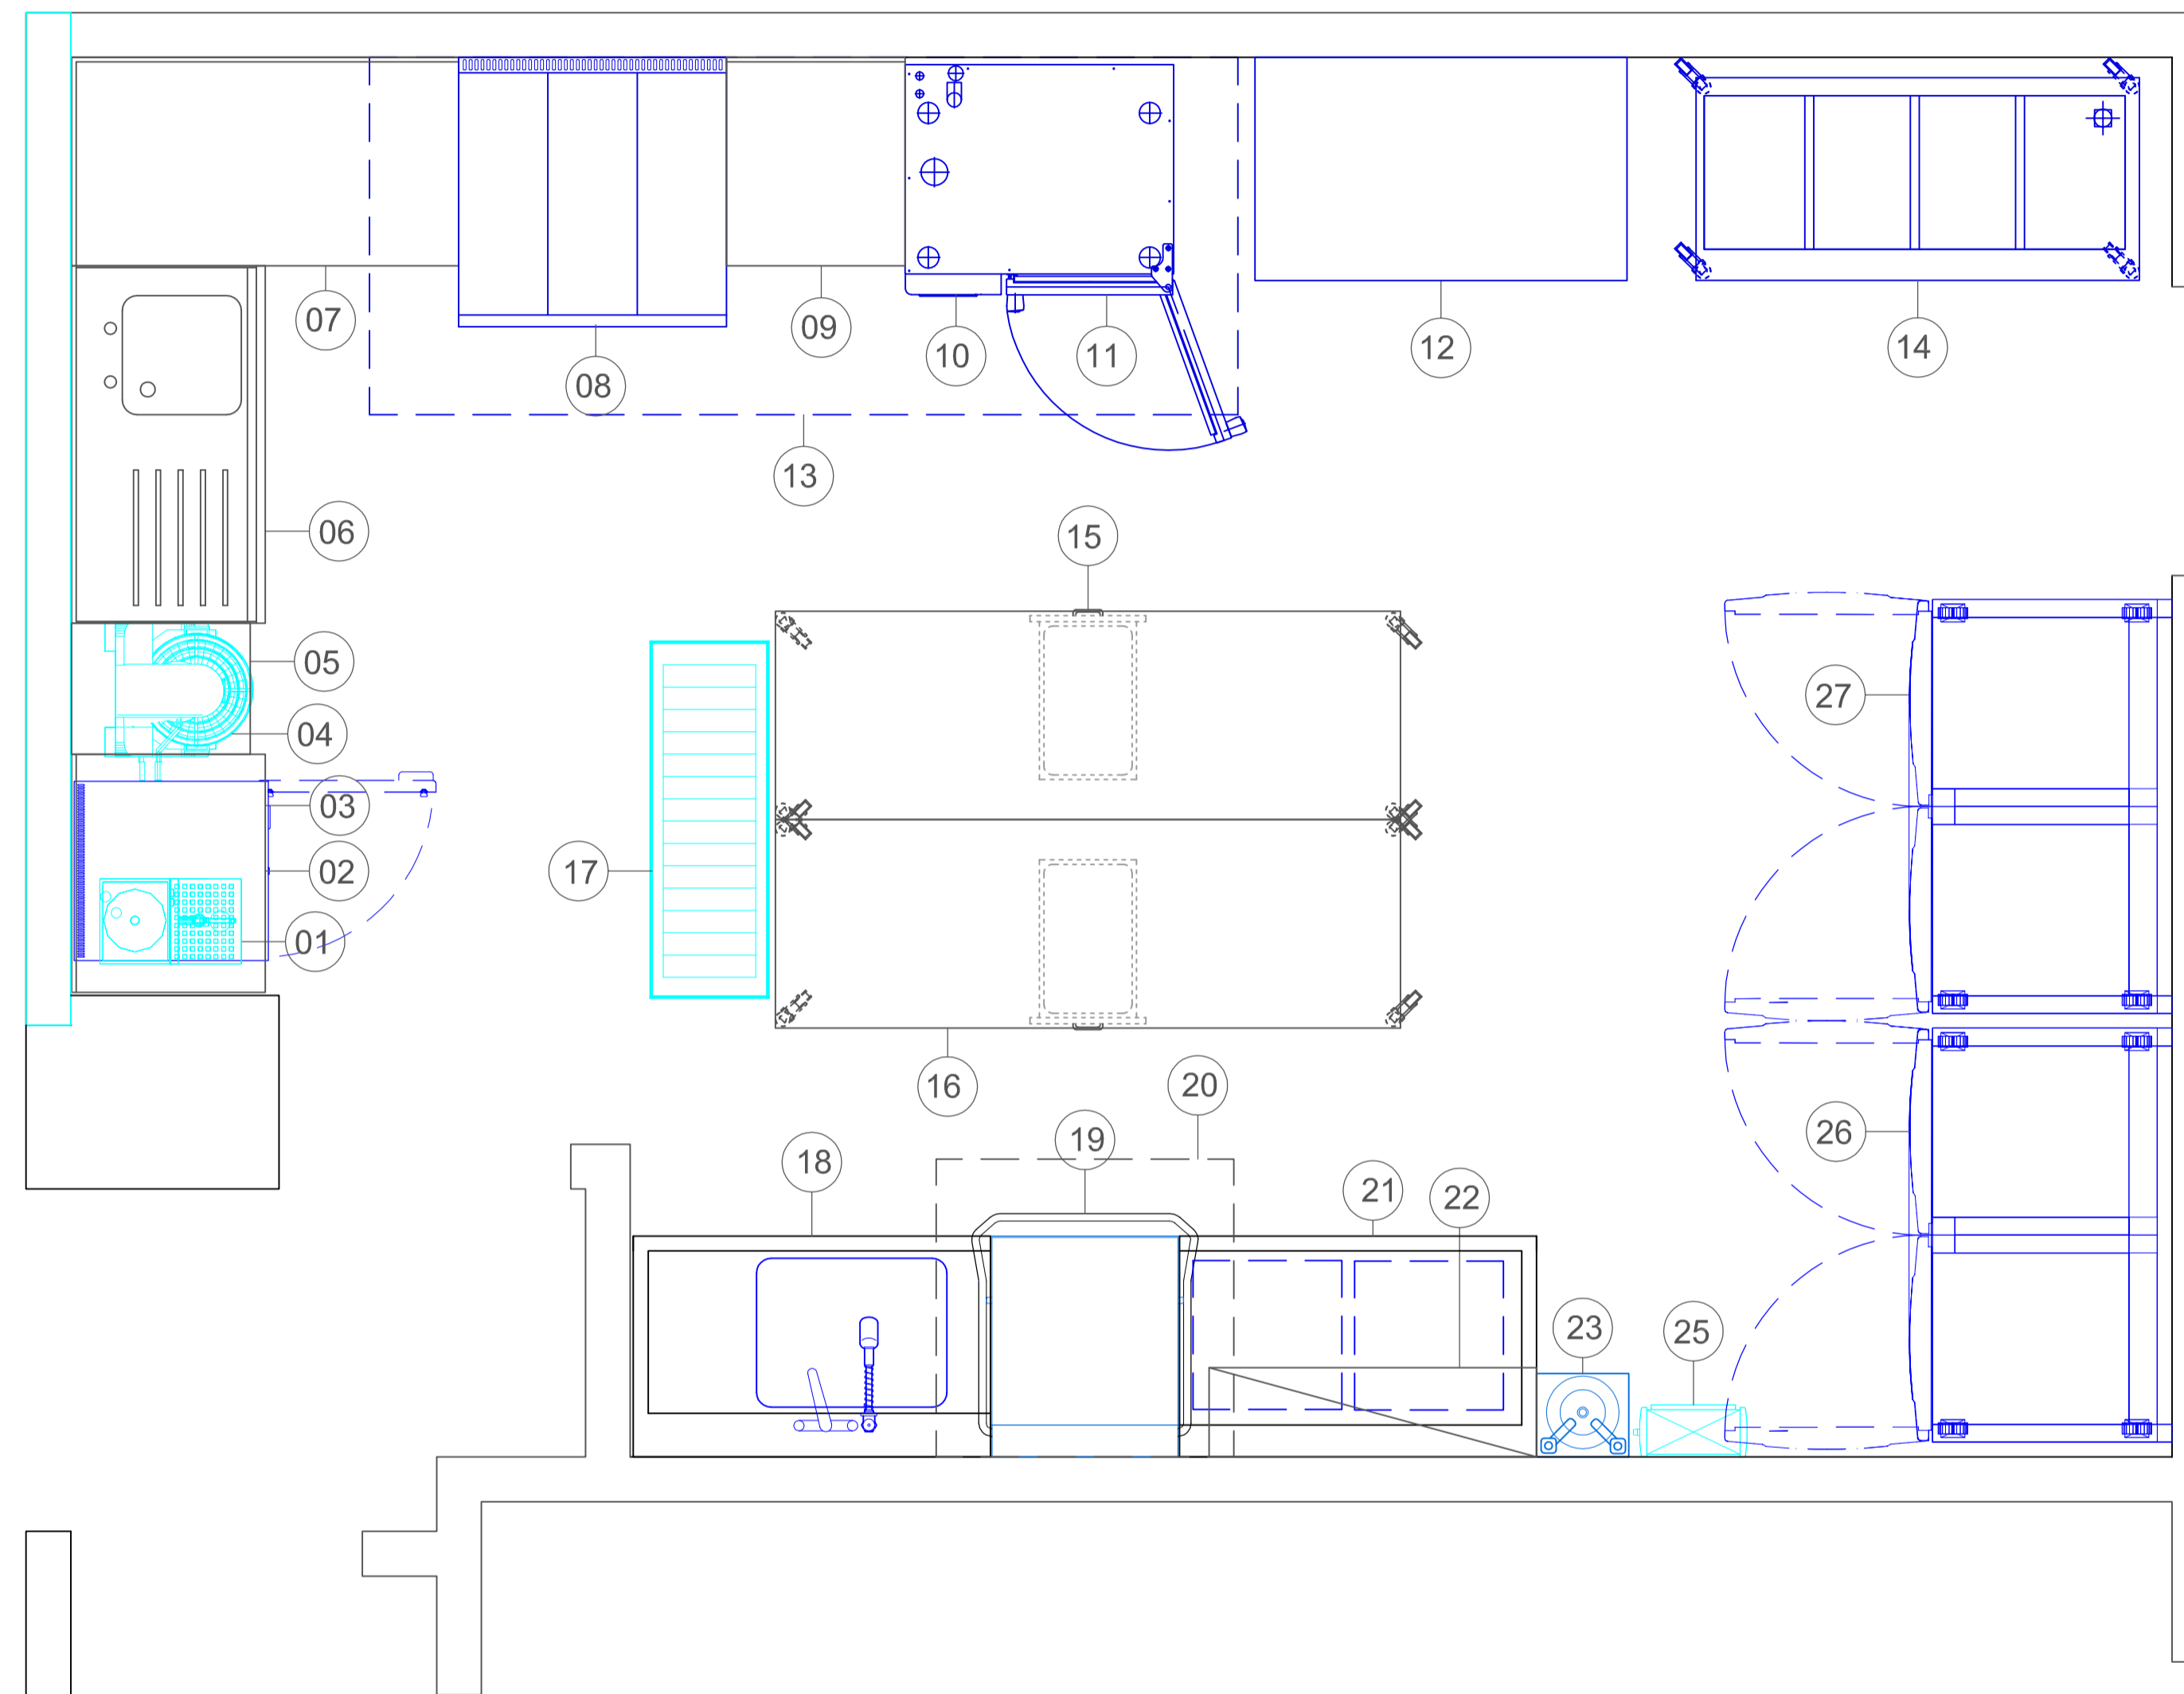

Item	Description
01	Water Boiler
02	Stainless Steel Wall Bench
03	Undercounter Refrigerator
04	20 Quart Mixer
05	Mixer Stand
06	Single Bowl Sink
07	Stainless Steel Corner Wall Bench
08	Electric Oven Range
09	Stainless Steel Wall Bench
10	10 Grid Combination Oven
11	Water Filtration Unit
12	Re-Gen Oven
13	Extraction Canopy
14	Versicarte Hot Servery
15	Centre Bench Work Station
16	Centre Bench Work Station
17	4 Tier Nylon Coated Wire Racking
18	Dishwash Inlet Table
19	Pass Through Dishwasher
20	Extraction Canopy
21	Dishwash Exit Table
22	Stainless Steel Overshelf
23	Hand Wash Basin
24	Double Tap Pedestal
25	Fly Killer
26	Double Door Upright Freezer
27	Double Door Upright Refrigerator

Unit 2C
Weedon Road Industrial Estate
Northampton
NN5 5AA

TEL: 01604 807553

Project: East Hunsbury Lower School	Drawing No: 00153	Revision 03
	Date: 07.06.15	
	Scale APPROX: 1:25 @ A3	